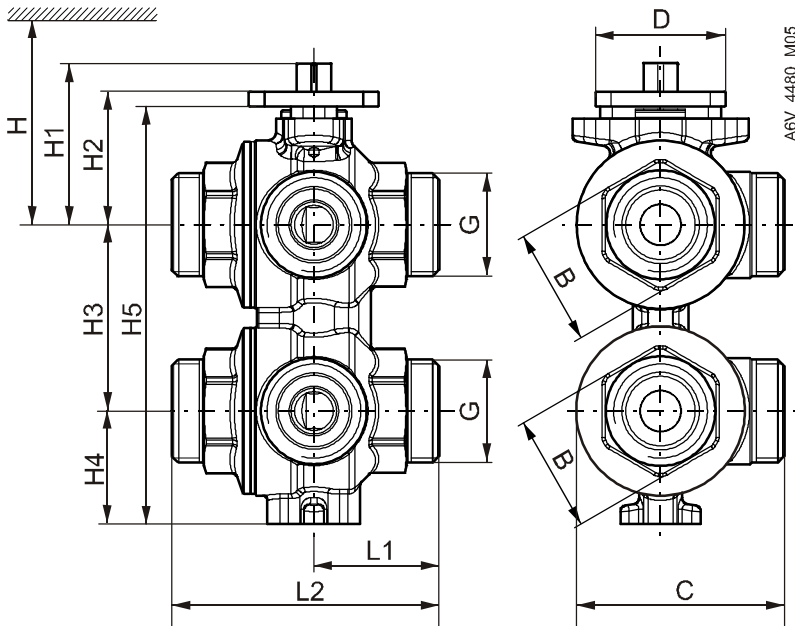

### 2

### 4

A6V\_4480\_M05

Typ	DN	L						H						kg [kg]
		B [mm]	C [mm]	D [mm]	G [Inch]	L1 [mm]	L2 [mm]	H [mm]	H1 [mm]	H2 [mm]	H3 [mm]	H4 [mm]	H5 [mm]	
VWG41.10..	10	25	50.2	42	G $\frac{1}{2}$ "	32.5	67.5	>185	45.4	36.4	45	27.5	104.1	0.78
VWG41.20..	20	38	67.2	42	G1"	40.5	86.5	>192	51.9	43	60	36.4	134.5	1.77