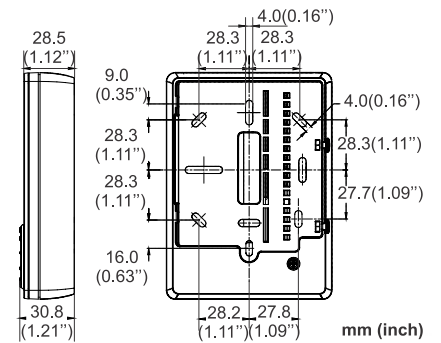

RDG405KN

Max. 1 x 2.5 mm² (1 x 14 gauge)
Max. 2 x 1.5 mm² (2 x 16 gauge)

Max. 80 m (262 feet)

Feedback