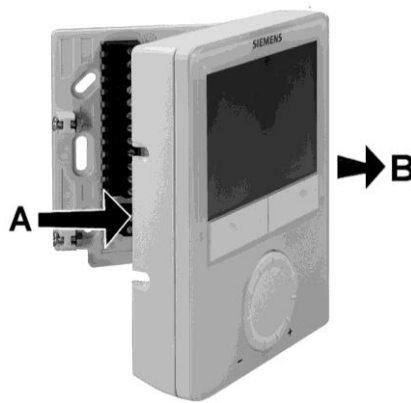

RDG405KN

Max. 1 x 2.5 mm² (1 x 14 gauge)
Max. 2 x 1.5 mm² (2 x 16 gauge)

Max. 80 m (262 feet)

Feedback