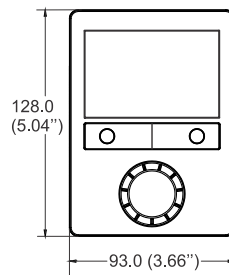

RDG405KN

Max. 1 x 2.5 mm² (1 x 14 gauge)
Max. 2 x 1.5 mm² (2 x 16 gauge)

Max. 80 m (262 feet)

Feedback