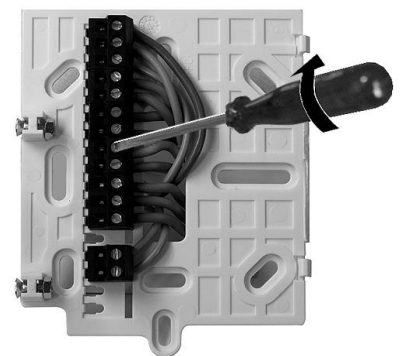

RDG405KN

Max. 1 x 2.5 mm² (1 x 14 gauge)
Max. 2 x 1.5 mm² (2 x 16 gauge)

Max. 80 m (262 feet)

Feedback