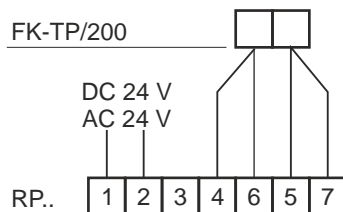

Four-wire connection

Two-wire connection

Issued by
 Siemens Switzerland Ltd
 Smart Infrastructure
 Global Headquarters
 Theilerstrasse 1a
 CH-6300 Zug
 Switzerland
 Tel. +41 58-724 24 24
www.siemens.com/buildingtechnologies